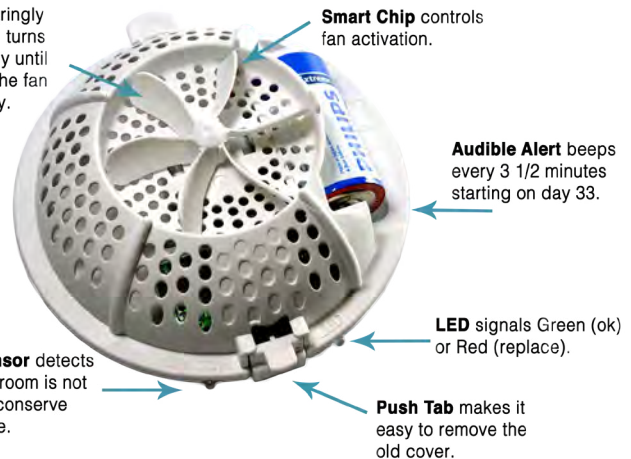

FRE PRO
 LET'S KEEP THE WORLD SMELLING FRESH!
www.fre-pro.com

EASY FRESH 2.0

programmed cabinet

fragranced cover

Easy Fresh 2.0 Programmed Cabinet and Fragranced Cover

Powerful enough to freshen even your largest spaces, Easy Fresh is the world's only air freshener dispenser that uses the fragranced cover of the dispenser as the air freshener refill itself!

- Consistently releases the same level of air freshener over 30 days by controlling the fan
- In week 1, the fan turns sparingly and gradually turns more frequently until in week 4 the fan turns constantly. The green LED blinks to indicate the right run
- On day 30, the fan stops and the red LED starts to blink. If the cover isn't changed by day 33 a discrete audible alert will also sound. After changing cover, the machine needs restart for starting to run correctly again
- The machine can't work effectively without Easy Fresh Cover and alkaline C size battery
- Environmentally Friendly
- All fragrances available only in white colour

Packaging: 72 pcs in box
 Dimensions/ pc: 12,5 x 5,5 cm

Country of origin: USA

Fragrance variety available: Fabulous (Lavender), Kiwi Grapefruit, Mango, Spiced Apple, Cotton Blossom, Cucumber Melon.

↑ INTENSITY	FRAGRANCE	
	HONEYBUCKLE	
	FABULOUS	
	KIWI GRAPEFRUIT	
	MANGO	
	CITRUS	
	SPICED APPLE	
	COTTON BLOSSOM	
CUCUMBER MELON		

Fan turns sparingly in week 1, and turns more frequently until week 4 when the fan runs constantly.

www.hygenesystem.com